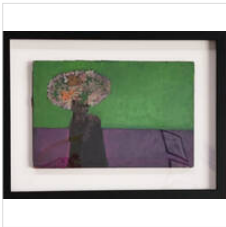

60 × 36 × 1 in
152.4 × 91.4 × 2.5 cm
Edition 17/60

\$18,000

GASTONE BETTELLI
Self Portrait II - Owl, 2004
Oil on board

12 × 12 × 1 in
30.5 × 30.5 × 2.5 cm

\$1,400

GASTONE BETTELLI
Guambianos, 1963
Oil on canvas