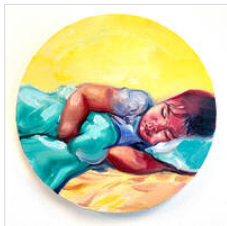

JIYOUN LEE-LODGE

Clo #1, 2024
Oil on canvas

9 × 9 × 1 in
22.9 × 22.9 × 2.5 cm

$800