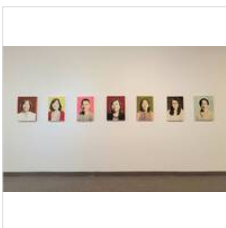

24 × 18 × 1 in
61 × 45.7 × 2.5 cm

\$1,200

YOOAH PARK

Übermensch, 2020
Korean Ink on mulberry paper

25 × 18 × 1 in
63.5 × 45.7 × 2.5 cm

\$12,000

WOOLGA CHOI

Hyena Black, 2011
Paint on FRP