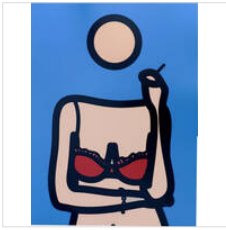

39 2/5 × 39 2/5 in
100.1 × 100.1 cm

\$5,000

HECTOR ACEVEDO

Scarlet Horse, 2021
Acrylic on canvas

40 × 40 × 1 in
101.6 × 101.6 × 2.5 cm

\$5,000

JULIAN OPIE

Twenty Six Portraits - Ruth with cigarette 2, 2006
Lithography