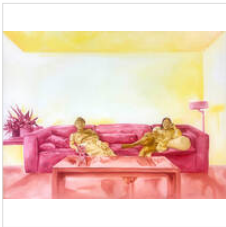

9 × 9 × 1 in
22.9 × 22.9 × 2.5 cm

\$800

JIYOUN LEE-LODGE

Mom #1, 2024
Oil on can

12 × 12 × 1 in
30.5 × 30.5 × 2.5 cm

\$1,100

JIYOUN LEE-LODGE

Dad #1, 2024
Oil on canvas

12 × 12 × 1 in
30.5 × 30.5 × 2.5 cm

\$1,100

JIYOUN LEE-LODGE

Clo and Midi #1, 2024
Color pencil on paper

8 × 10 × 1 in
20.3 × 25.4 × 2.5 cm

\$600

JIYOUN LEE-LODGE

Eske and Jac #1, 2024
Oil on canvas